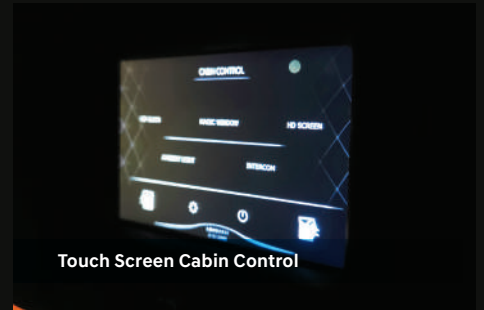

 LOMBARDI

RSE
REAR SEAT ENTERTAINMENT

RSE Partition by Lombardi

10 Way Power Seats

Motorized Leg Rest

Motorized HD Smart Monitor

Magic Window

Touch Screen Cabin Control

Seat Control Screen

Wireless Charging

Intercom

Hyundai Staria RSE by Lombardi

Captain Seats

- 10 way power seats
- Heated seats
- Fan cooled seats
- 6 point massage
- Electric lumbar support
- Wireless Charger
- One touch button for 3rd row access
- Premium microfiber leather

Entertainment systems

- Samsung 27 inch smart tv
- Airplay and Android TV
- DVB-T2 HD digital TV tuner
- Premium 2 way audio system
- 10 inch subwoofer

Interior Panels

- Soft touch panels with microfiber leather
- Lightweight sound proofing
- Premium microfiber leather

Partitions wall

- Motorized partition glass
- Magic window system
- Motorized TV Lift
- Ambient lights
- Soft touch panels with microfiber leather
- USB fast charging outlets
- 220V ac power outlet
- Touch screen control panel